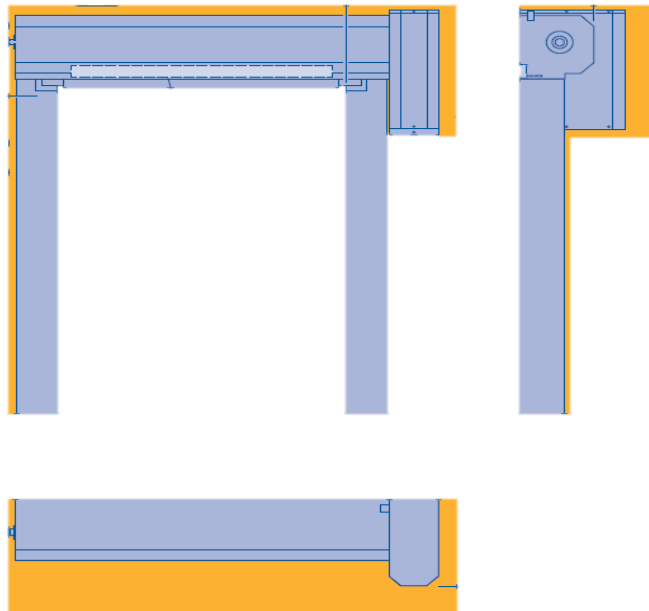

### V 2012 – Supermarket Flexible high-speed doors for special applications

The standardised full equipment with operator and shaft cover, light grille and automatic emergency opening via a counter weight (in case of power failure) make this flexible plastic curtain door a safe choice for indoor areas with high customer traffic. Safety features such as a main switch are part of the scope of delivery of this high-speed door.

#### Gate size

Max. width	2500	mm
Max. height	2500	mm

#### Speed (FU control, 1-phase, BK 150 FUE-1)

Max. opening speed	1,2	(m/s)
Max. closing speed	0,8	(m/s)

Product description	
Use	Internal door
Curtain material	PVC
Fabric thickness (mm)	1,5
Vision panel thickness (mm)	2,0
Design	Self-supporting
Guide material / surface	Galvanized steel
	Optionally galvanized steel, coated (RAL to choose), polished stainless steel V2A
Shaft / operator cover	straight
Potential-free contacts	3
Temperature range	+5°C to +40°C